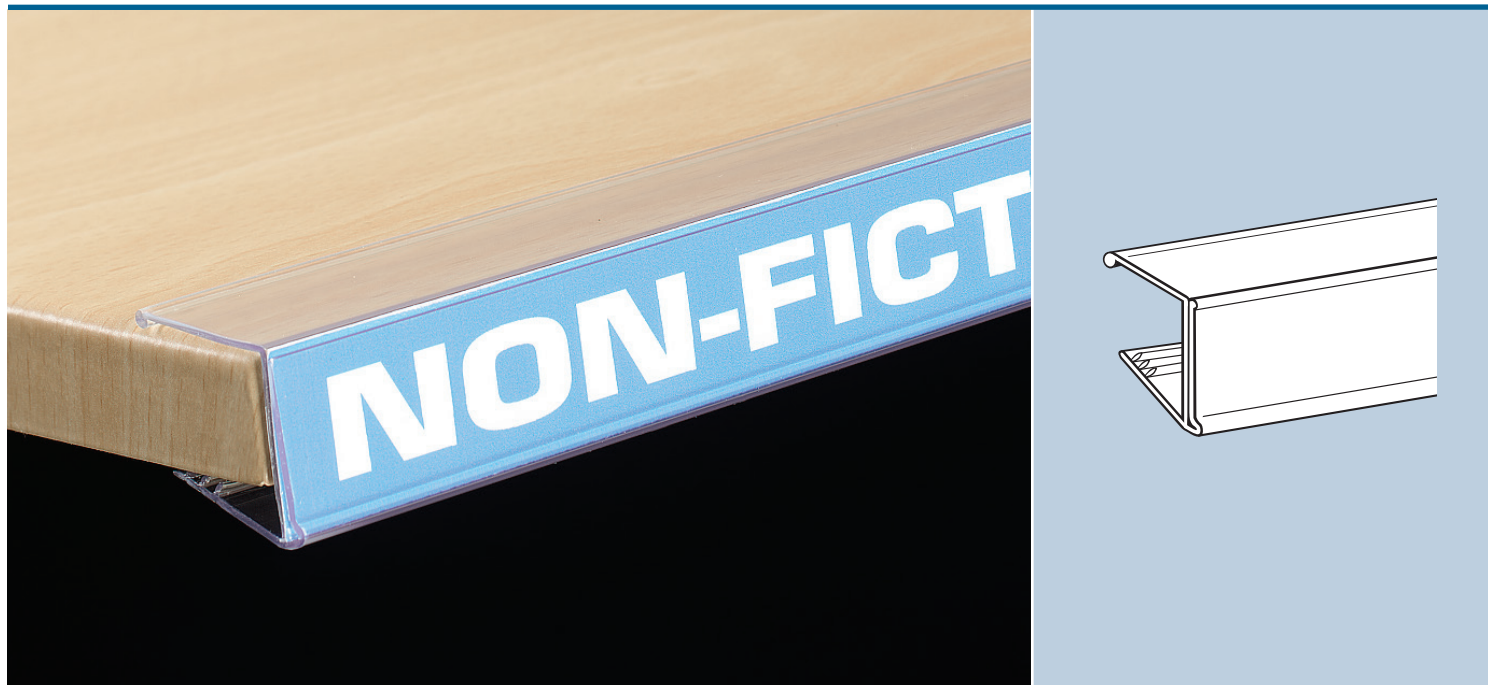

Data Strip® Label Holder for Wood Shelving

Features and Benefits

- ◆ Display tags from wood shelves and square-edge fixtures
- ◆ Clear covered-face protects signage
- ◆ Fits wood and other square-edge fixtures .625"-.75" or 1"-1.125" thick
- ◆ Holds tags and signs .875" H or 1.25" H
- ◆ Clear PVC*

Display tags from square-edge fixtures

Add pricing and category information to wood shelves and other square-edge fixtures with the Data Strip® Label Holder for Wood Shelving.

Clean, efficient solution slides over any square-edge shelf .625" - .75" or 1" - 1.125" thick for instant signage at the shelf's edge.

Specifications

Item No.	Ref. No.	Capacity	Dimensions	Pack
4409663001	-	.625" - .75"	.875" H x 48" L	1
4403964898	RDWSTF2002-C	.75" - .875"	1.25"H x 2"W	50
4402688569	RDWSTF2025-C	.75" - .875"	1.25"H x 2.5"W	50
4402077779	RDWSTF2003-C	.75" - .875"	1.25"H x 3"W	50
4409612501	RDWSTF2048-C	1" - 1.125"	1.25" H x 48" L	1